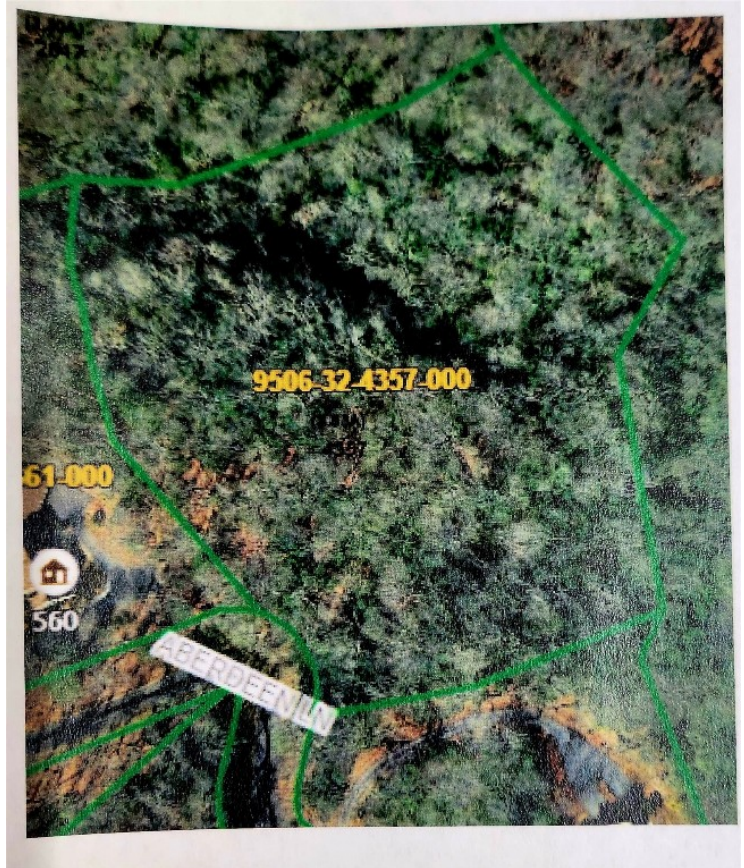

WELCOME TO
LAKE TOXAWAY

A LAKE. A LIFESTYLE. A LEGACY.

Price **\$75000**

Listing **#1000226**

Main Features

Bedrooms:

Bathrooms:

Acres: **3.83**

[View Listing Online](#)

611 B Aberdeen

[View All Listings](#)

Large estate sized lot with nice view potential. Located in the highly desirable Glen Cannon Community, this property is close to everything Transylvania including downtown dining and shopping in Brevard, recreational opportunities in Pisgah National Forest, as well as Dupont and Holmes State Forest. Other adjoining properties are also available for sale.